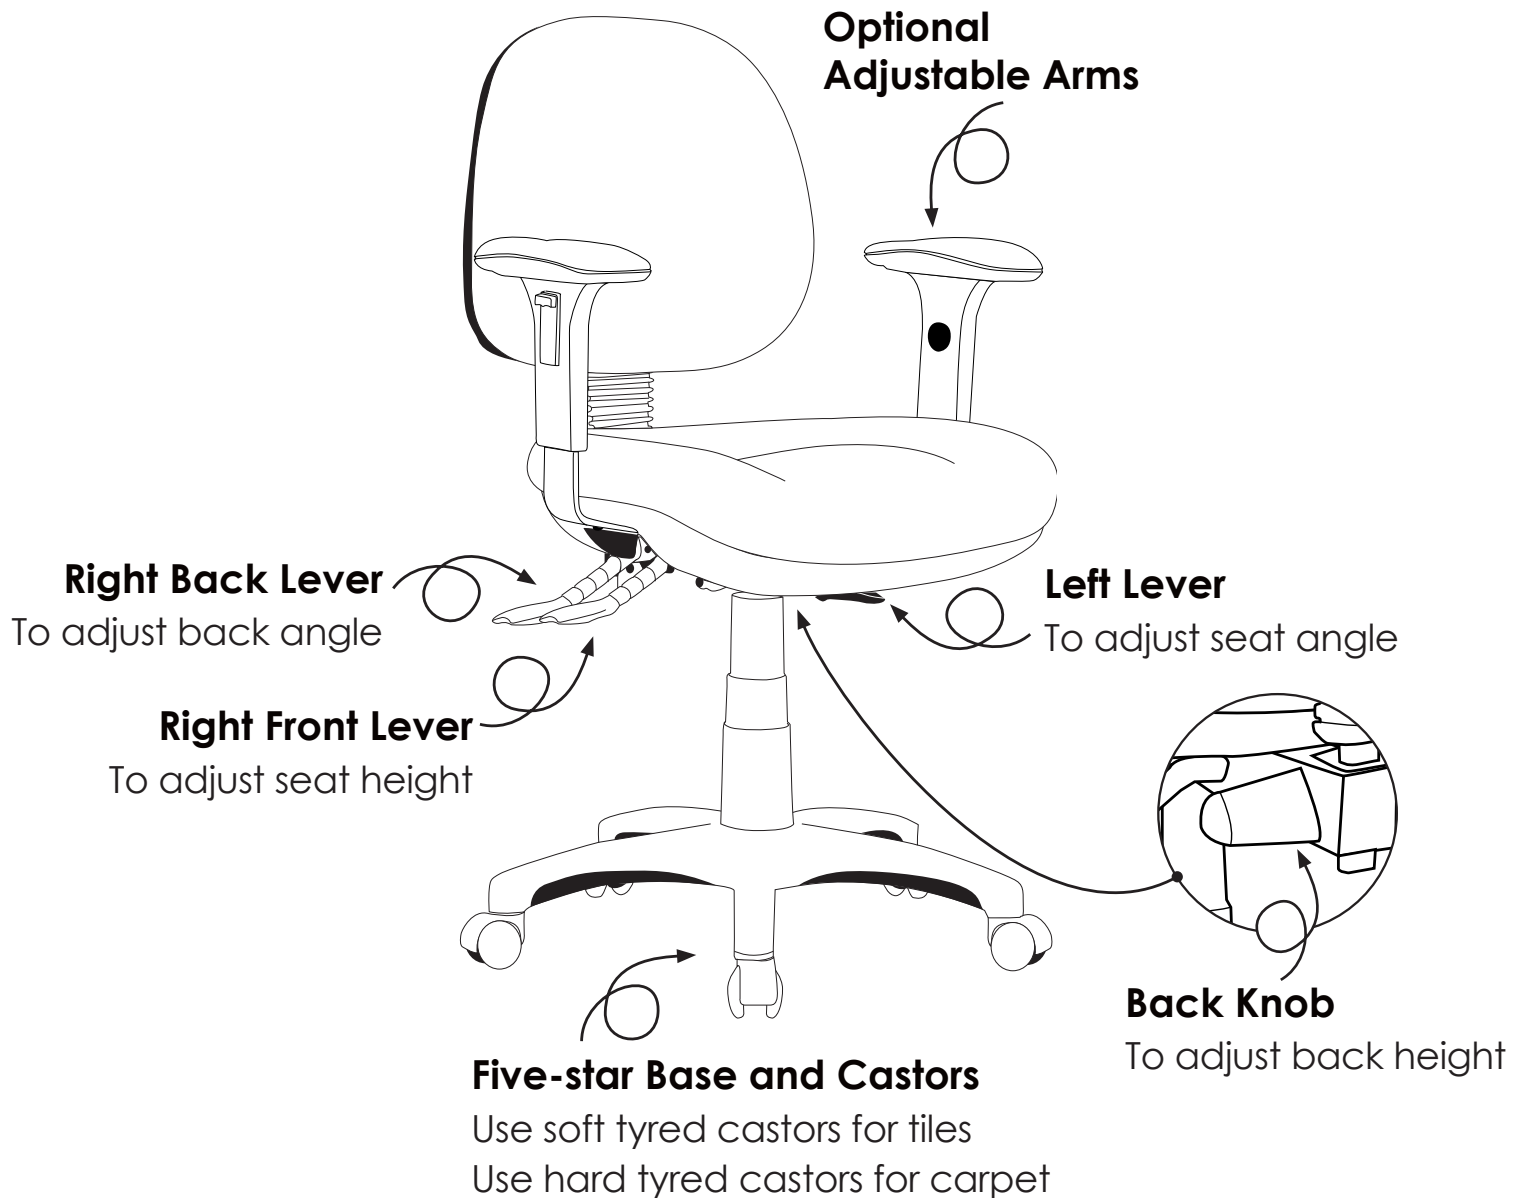

PRESTIGE

» INSTRUCTIONS OF USE

X Do not use as a step ladder

- » Vacuum regular
- » Regularly adjust mechanism angle
- » Regularly adjust gas height
- » All warranty claims to be forwarded to place of purchase
- » Warranty covers components and workmanship only
- » Damage or wear and tear not covered by warranty
- » Misuse or abuse will not be covered under warranty